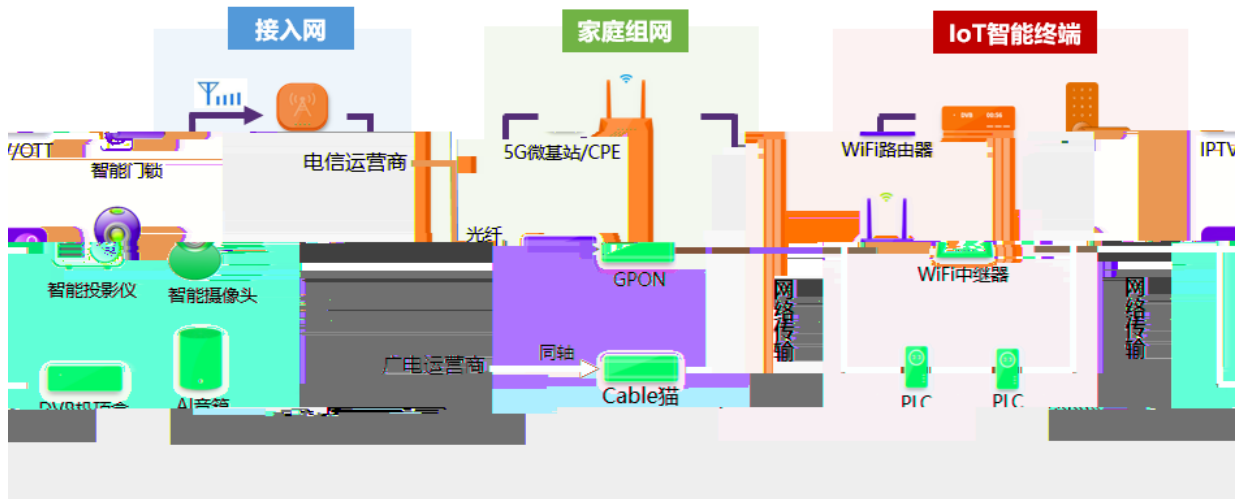

GPON	CableModem	Wi-Fi	Wi-Fi
PLC	G.hn PLC				
5G		5G		5G	
IoT			IoT		
3 LED					
2011	LED			LED	
	LED				
LED					
	LED				
2020				50-60	4
				2021	5 4
		+			PSS LED
LED					
LED		LED			
			LED		
				LED	
					LED
					Mini LED
		LED	LED		P0.6~1.0 Mini LED
Micro LED